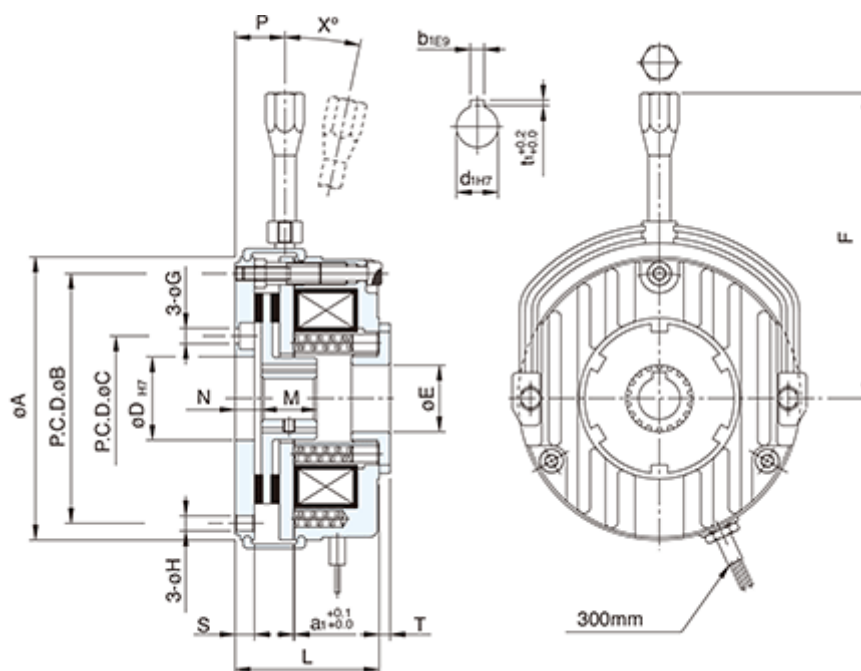

Data Sheet

Article number: 25996010163151

Description: CT Brake complete ABS1S6AA
205VDC 16Nm Hub Bore Keyway Ø15mm

Measures

A = 127	F = 140	T = 4
a1 = 0.2	G = 6.6	t1 = 2,3
B = 112	H = 6.6	X = 8
b1 = 5	L = 59	
C = 56	M = 20	
D = 40,3	N = 12.5	
d1 = 15	P = 25	
E = 35	S = 9	